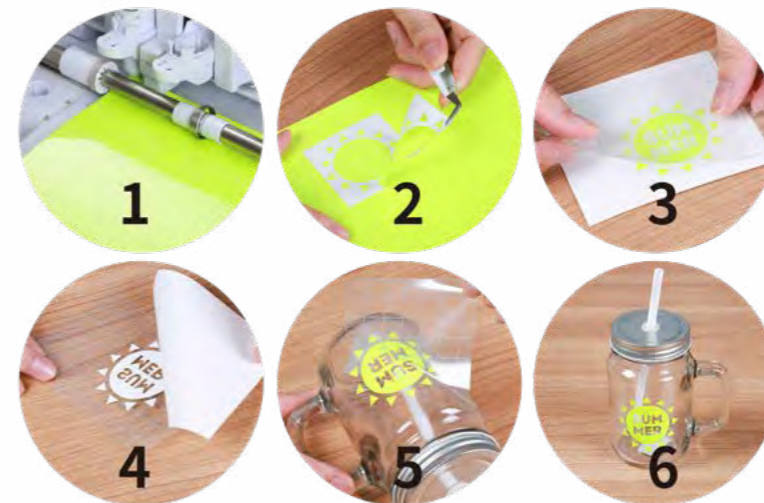

Adhesive Vinyl Sheets

6 Steps to Get It Transferred