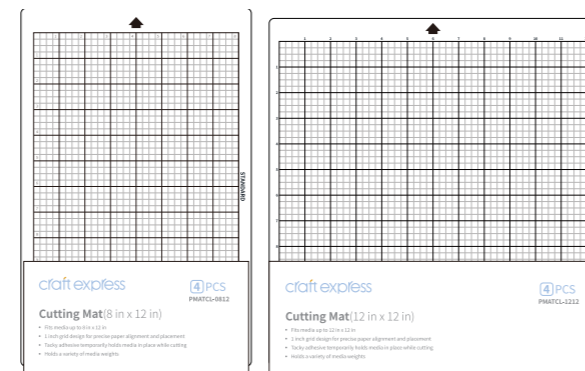

CEADV-SM04

CEADV-TRF02

4 Pcs Reusable High-Tack Transfer Films

Premium Adhesive Vinyl- Permanent & Solid Color

Size: 30.5 x 30.5cm Material : PVC

Permanent adhesive lasts up to 3 years.
Easy to cut, peel and weed, zero hassles.
Water-resistant and UV resistant film.

Flat and no bubbles.
Perfect for use on DIY projects and home decor.
Wide application for different cutting machines.

Hot Stamping Foil Paper

Size: 30.5cm*10m

CETJBL-30510 CETJGD-30510 CETJPL-30510 CETJPR-30510 CETJRD-30510 CETJSV-30510 CETJQC-30510

Craft USB Heat Foil Pen

CEFLP-BL

Cutting Mat

CEPMATCL-0812-4
8in x12in

CEPMATCL-1212-4
12in x12in

Heat Press Mat

CE-HMD230300
Size: 23*23cm

CE-HMD290380
Size: 29*38cm