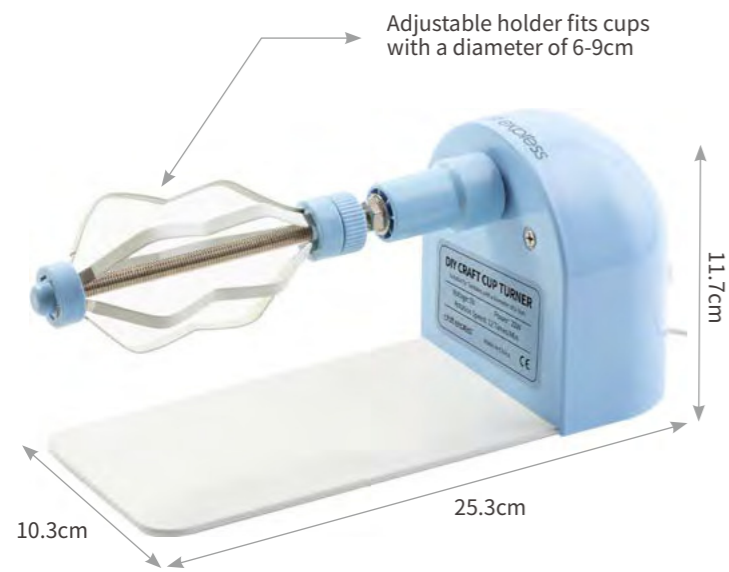

- CEGJPMX-3-1 1.5mm x1
- 3.4mm x1
- 4.3mm x1

CUT-GDZ
Cut Housing w/ 2 Blades
For Portrait, Cameo 4,
Cameo 4 Plus, Cameo 4 Pro

CZD3814BK
Black Sliding Paper Cutter
Size: 38*14cm

CESTLB
Heart Pattern Silicone Glove
(each piece)
Size: 20*33cm

CEXGTLB
Wrapmate
The ultimate partner
Size: 33*15*2cm

Cup Turner & Shimmer Craft Glitter

New cup turner take your craft tumbler to the next level! Sturdiness is everything. Our cup turner is stable to withstand cup weight and stand firmly on your table. One machine to fit more. The adjustable holder can grip and stabilize various cups, mugs and tumblers while spinning. Spin it in your way. With multiple speed settings, the spinner is flexible and beginner-friendly. No matter what you're applying, it can make your DIY project go smoothly.