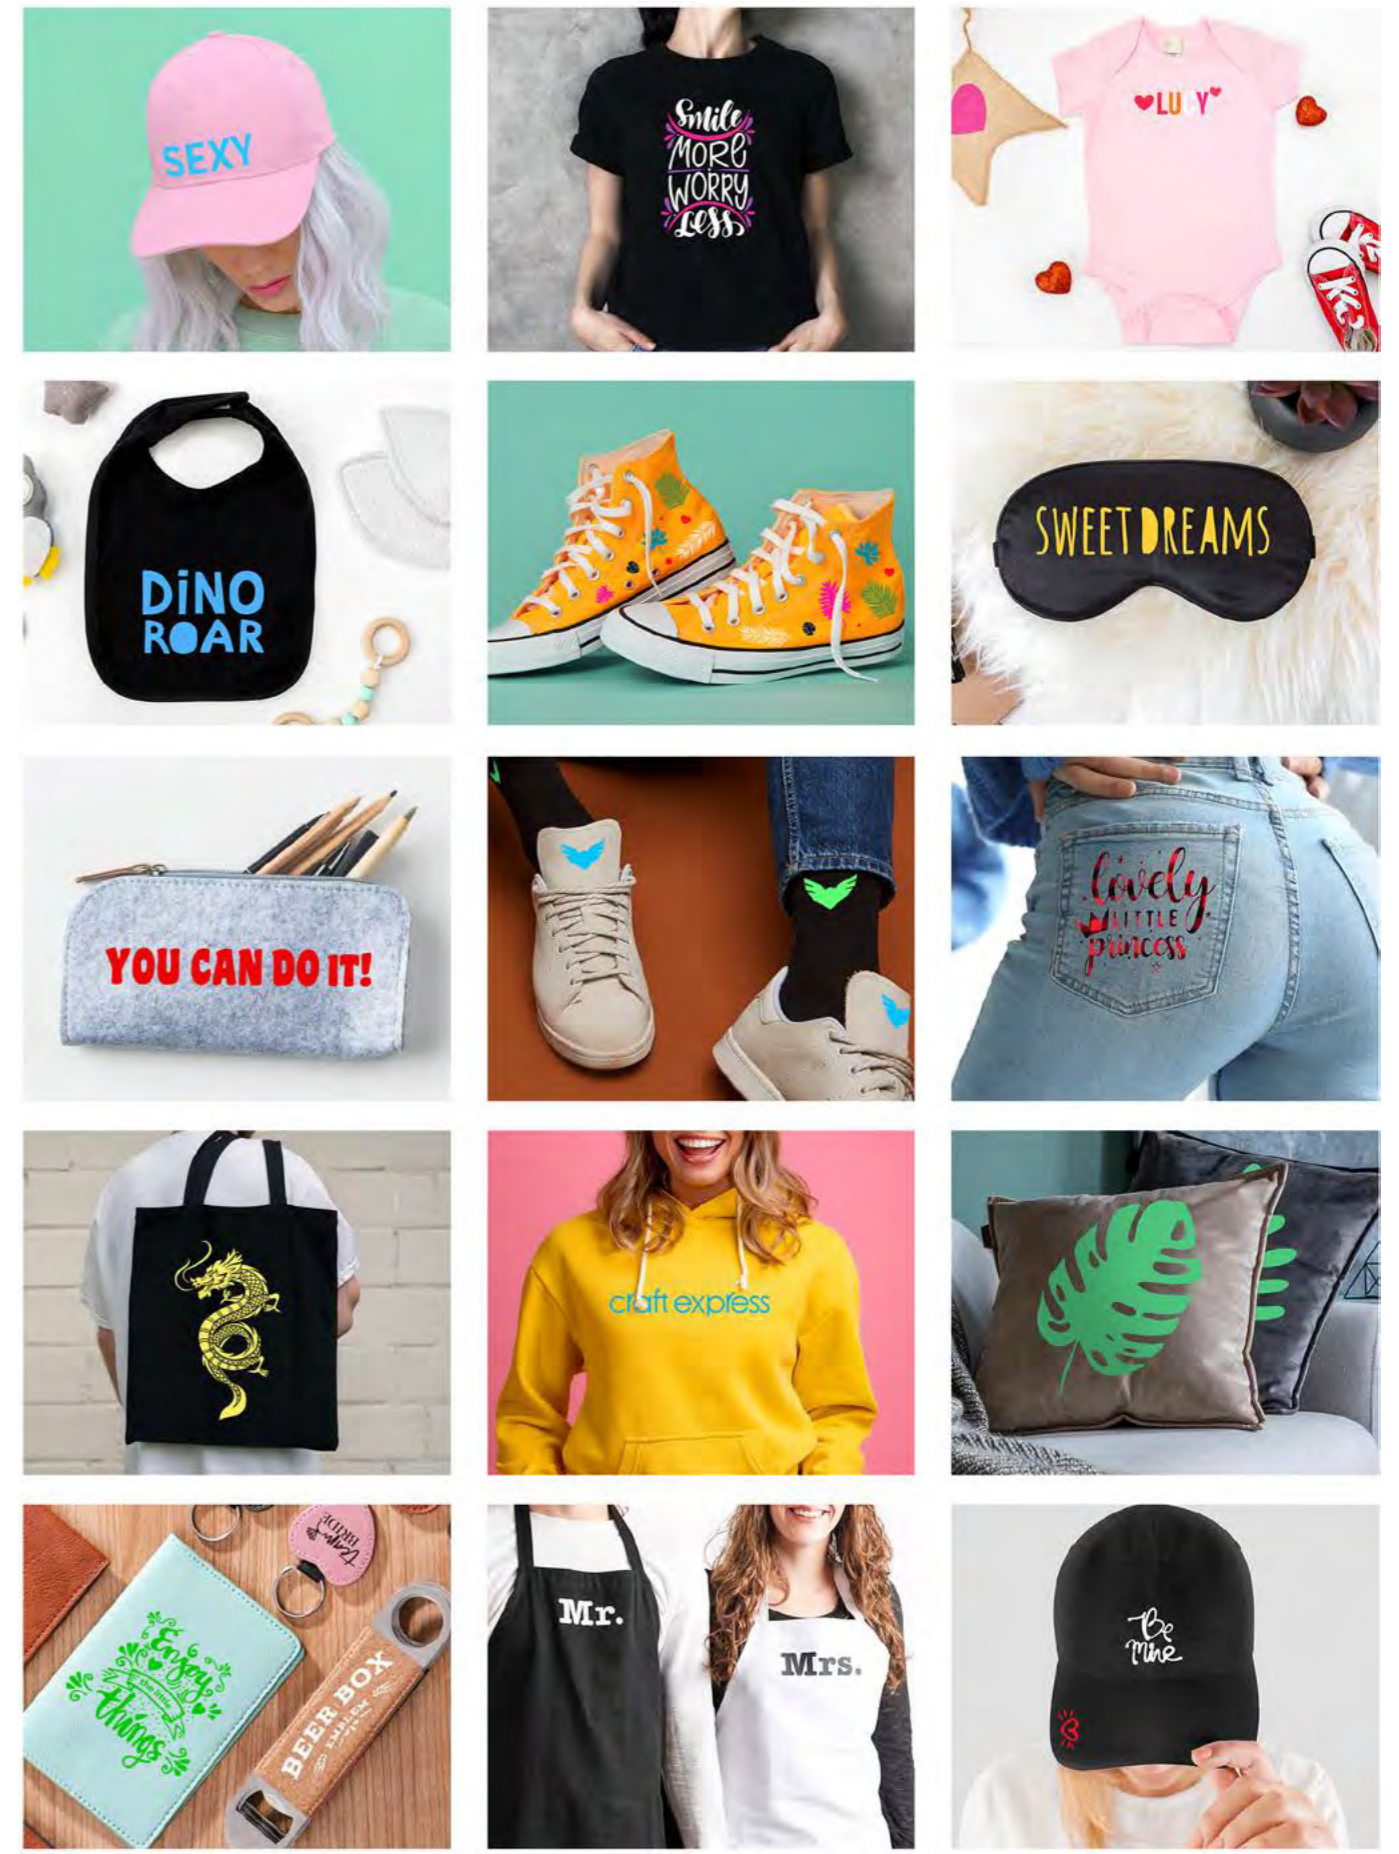

CETP18
Sublimation
Marker

CEBP18
Direct on Garment
Marker

CETP6-FC
Sublimation
Marker

CETP6-RG
Sublimation
Marker

Craft Heat Transfer Vinyl

Let your creativity soar with new Craft Express HTV vinyl! With a rich variety of inspiring colors and patterns, you can add style and a personal touch to adorn your everyday items!