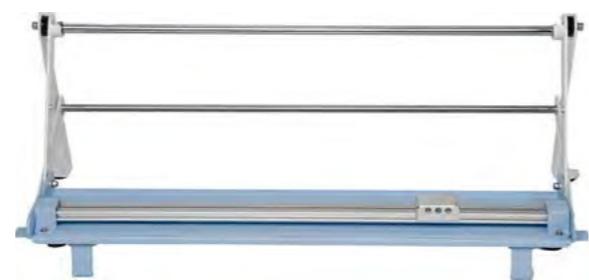

CE-CZJ40LB
Paper Roll Dispenser & Cutter
Size: 620*270*85mm